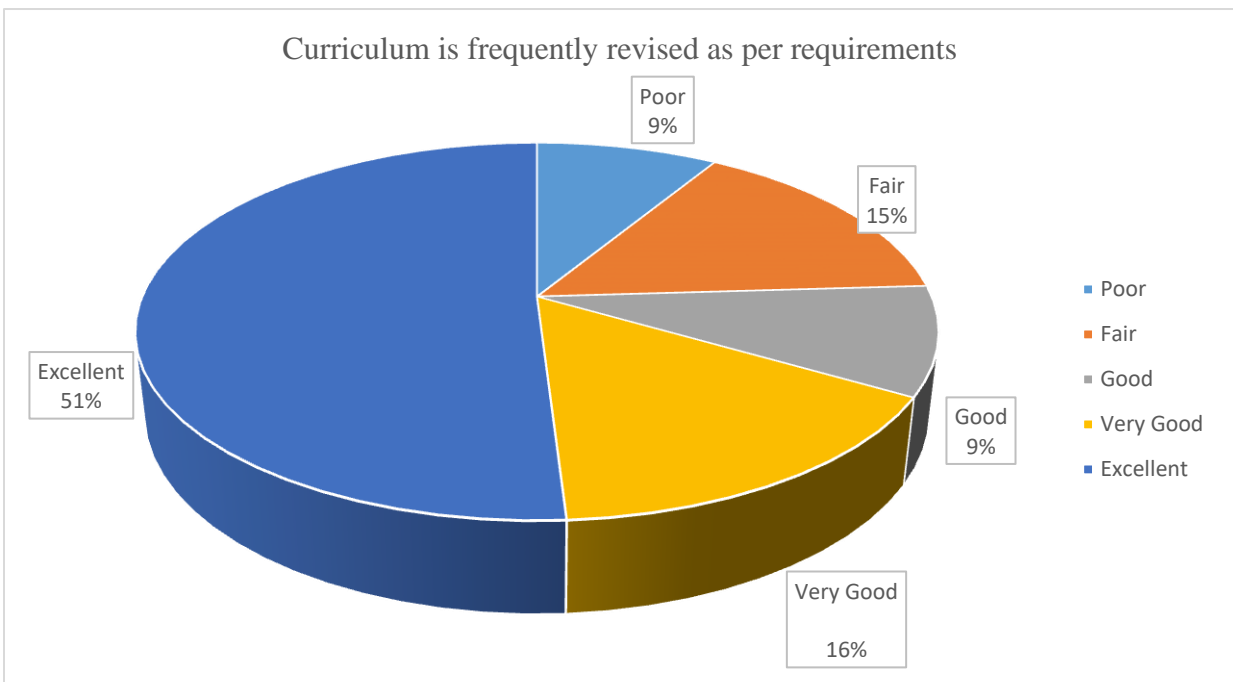

Curriculum is frequently revised as per requirements	58	102	62	104	339

Response	Poor	Fair	Good	Very Good	Excellent
Curriculum builds ability to solve workplace problems	85	96	68	216	200