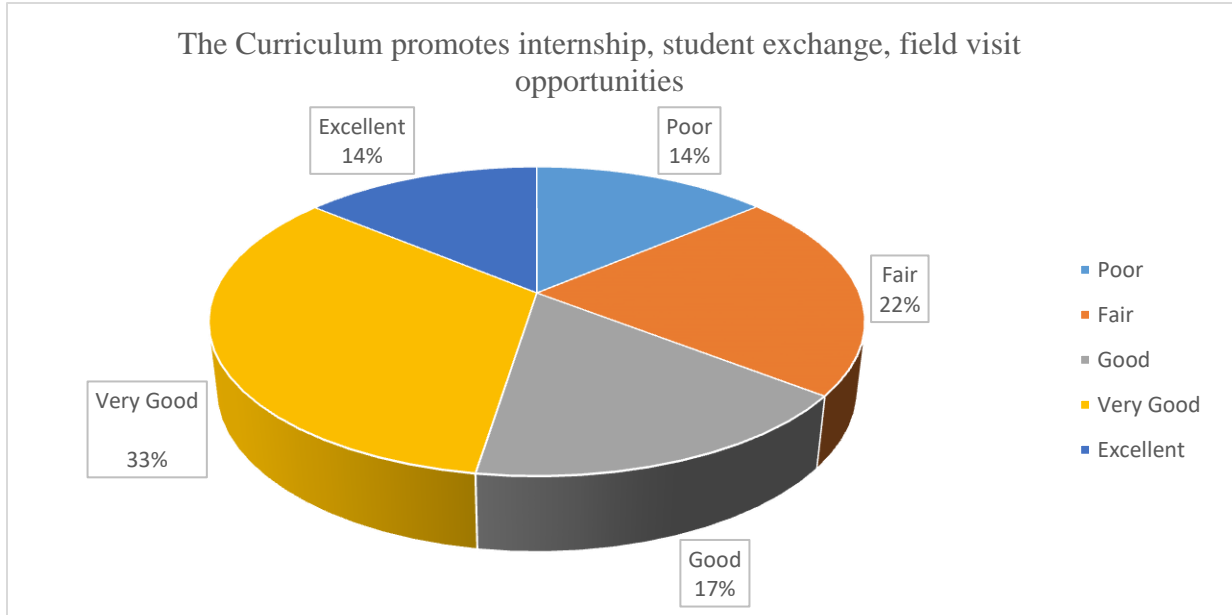

Response	Poor	Fair	Good	Very Good	Excellent
Curriculum enables to get relevant knowledge and employment	86	101	195	100	183

Response	Poor	Fair	Good	Very Good	Excellent
Curriculum has relevant industry engagement	71	105	104	201	184

Response	Poor	Fair	Good	Very Good	Excellent
----------	------	------	------	-----------	-----------

The Curriculum promotes internship, student exchange, field visit opportunities	92	144	113	223	93
---	----	-----	-----	-----	----

Curriculum provides sufficient options to learn varied skills	78	80	201	104	202
Response	Poor	Fair	Good	Very Good	Excellent
Curriculum builds industry relevant skills	28	200	20	104	313

Response	Poor	Fair	Good	Very Good	Excellent
Your overall satisfaction with University of Shivaji curriculum	62	102	104	58	339