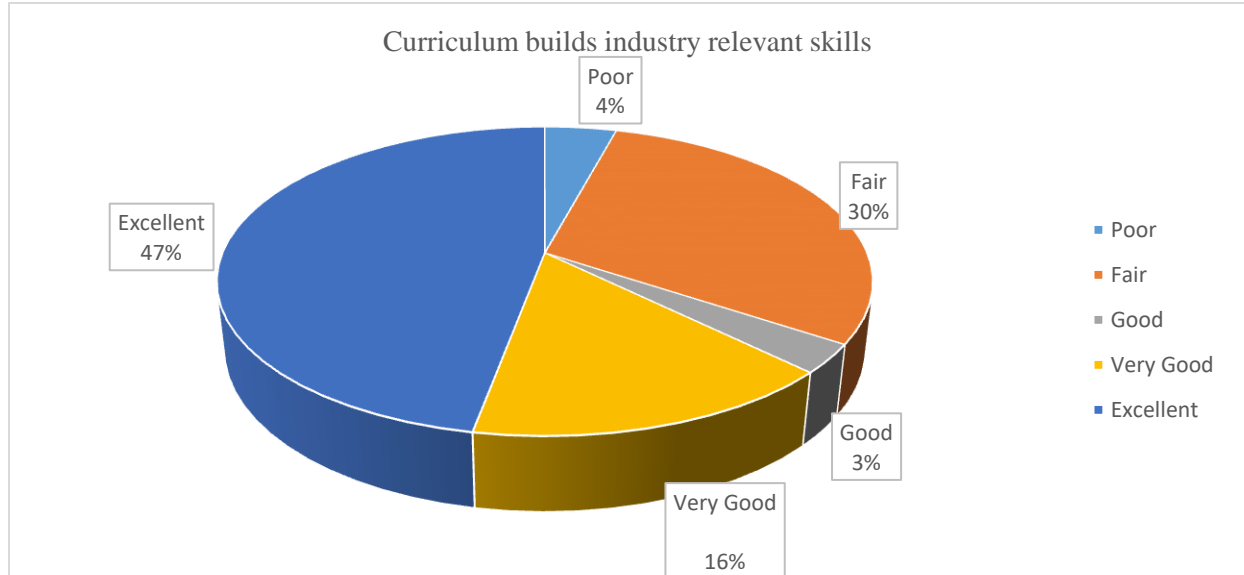

Response	Poor	Fair	Good	Very Good	Excellent
----------	------	------	------	-----------	-----------

Curriculum is frequently revised as per requirements	58	102	62	104	339
--	----	-----	----	-----	-----

Response	Poor	Fair	Good	Very Good	Excellent
Curriculum builds ability to solve workplace problems	85	96	68	216	200

Response	Poor	Fair	Good	Very Good	Excellent
----------	------	------	------	-----------	-----------