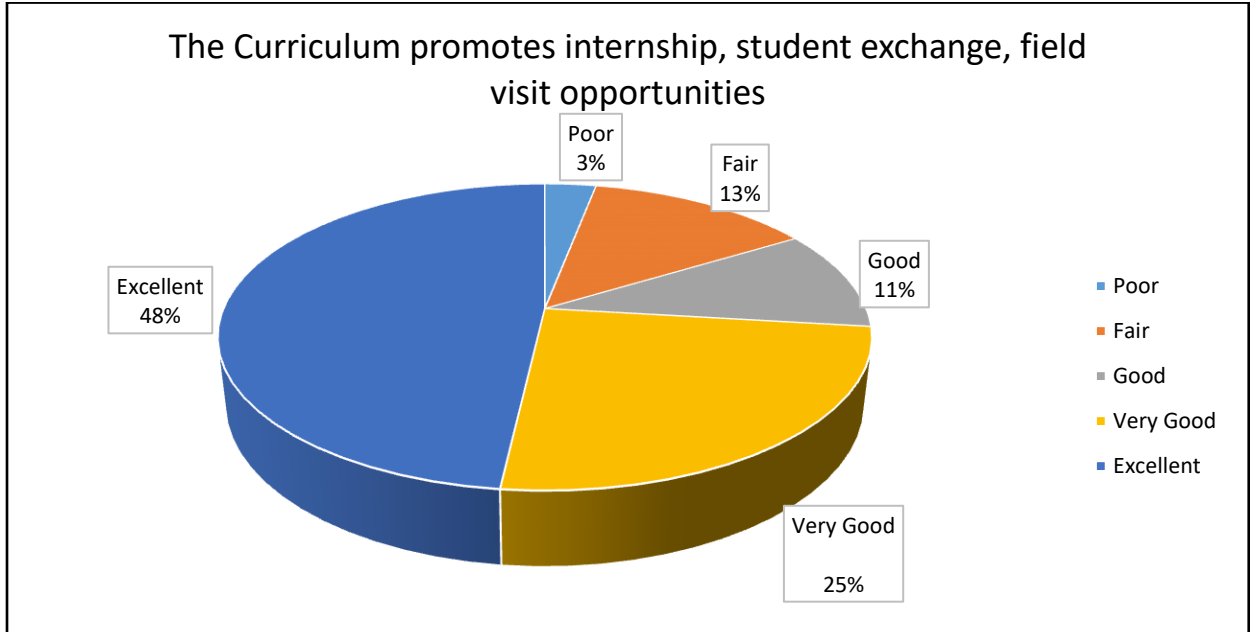

Response	Poor	Fair	Good	Very Good	Excellent
Curriculum enables to get relevant knowledge and employment	19	94	80	102	367

Response	Poor	Fair	Good	Very Good	Excellent
Curriculum has relevant industry engagement	28	95	82	103	354

Response	Poor	Fair	Good	Very Good	Excellent
The Curriculum promotes internship, student exchange, field visit opportunities	20	88	70	165	319

Response	Poor	Fair	Good	Very Good	Excellent
Curriculum is frequently revised as per requirements	35	87	72	166	302

Response	Poor	Fair	Good	Very Good	Excellent
Curriculum builds ability to solve workplace problems	40	88	69	203	262

Response	Poor	Fair	Good	Very Good	Excellent
Curriculum provides sufficient options to learn varied skills	30	89	90	267	186

Response	Poor	Fair	Good	Very Good	Excellent
Curriculum builds industry relevant skills	31	30	101	268	232

Response	Poor	Fair	Good	Very Good	Excellent
Your overall satisfaction with University of Shivaji curriculum	32	90	95	292	153